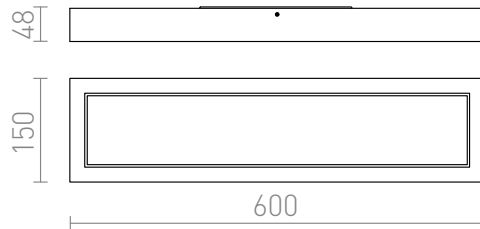

3D model

manual

.ies data

dimming
optional

dimming
optional