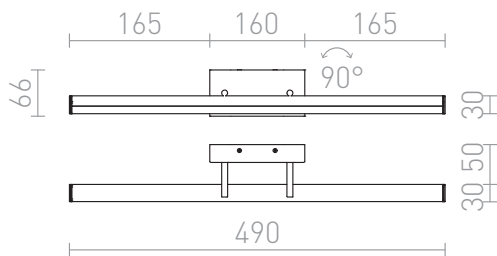

SWAY

LED 12W 1060 lm Ra 80

Linear light with integrated LED and tilt-function suitable as picture light or above a mirror.

RP EUR incl. VAT

R12951

SWAY bathroom chrome 230V LED 12W
IP44 3000K

98,00

IP44

 3D model

 manual