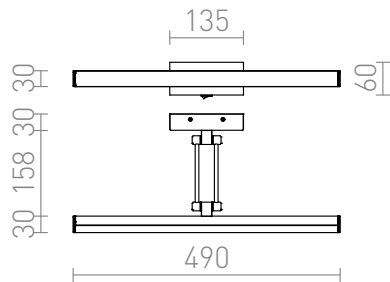

SWING PICTURE LIGHT

LED 8W 750 lm Ra 80

Linear light with integrated LED suitable for illuminating pictures.
Available in three different colors.

RP EUR incl. VAT

R12952	SWING picture light brushed aluminum 230V LED 8W 3000K	120,00
R12953	SWING picture light gold brown 230V LED 8W 3000K	98,00
R12954	SWING picture light chrome 230V LED 8W 3000K	120,00

3D model

manual