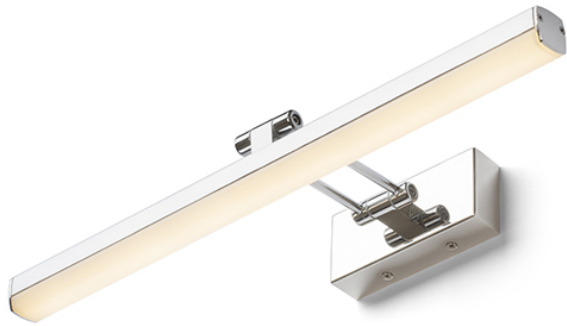

SWING PICTURE LIGHT

LED 8W 750 lm Ra 80

Linear light with integrated LED suitable for illuminating pictures.
Available in three different colors.

RP EUR incl. VAT

R12952	SWING picture light brushed aluminum 230V LED 8W 3000K	120,00
R12953	SWING picture light gold brown 230V LED 8W 3000K	98,00
R12954	SWING picture light chrome 230V LED 8W 3000K	120,00