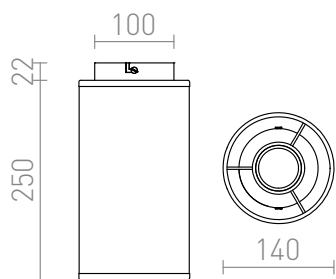

TACO CEILING

Cylindrical ceiling light with a textile shade and E27 socket, suitable for energy saving light sources.

RP EUR incl. VAT

R12471

TACO ceiling black chrome 230V E27 15W

58,00

3D model

manual