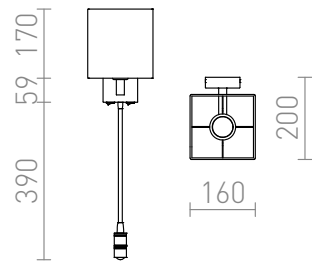

TAINA

LED 28+3W 180 lm Ra 80

Wall lamp with a textile shade and a LED spotlight on gooseneck. Both light sources can be controlled individually by switches located on an angular base.

RP EUR incl. VAT

R12956

TAINA with shade white matt nickel 230V
E27 LED 28+3W 25° 3000K

98,00

 3D model

 manual

G13026