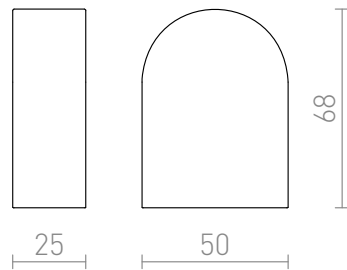

TAMPA END CAPS

Separate end-caps available in three colors for use with R12905.

RP EUR incl. VAT

R12906	TAMPA end caps white	1,80
R12907	TAMPA end caps silver grey	4,50
R12908	TAMPA end caps chrome	5,00

3D model