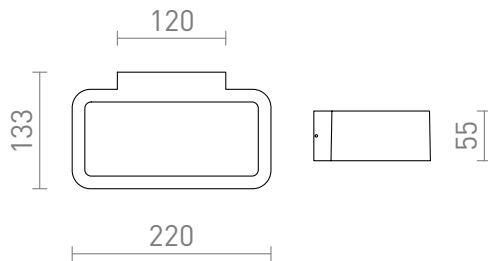

NEW

TAPA

LED 6W 277 lm Ra 80

Rectangular outdoor wall light of lacquered metal with built in LED for UP/DOWN illumination.

RP EUR incl. VAT

R13562

TAPA wall white 230V LED 6W IP54 3000K

78,00

IP54

3D model

PDF manual