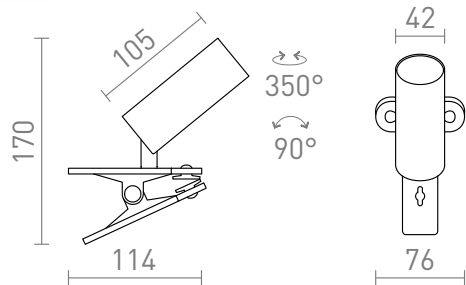

# TAPIO WITH CLIP

LED 4,5W 350 lm Ra 80

Cylindrical spotlight with built-in LED on a clamp.

RP EUR incl. VAT

<b>R13426</b>	TAPIO with clip white 230V LED 4.5W 3000K	<b>48,00</b>
<b>R13427</b>	TAPIO with clip black 230V LED 4.5W 3000K	<b>48,00</b>

 3D model  manual