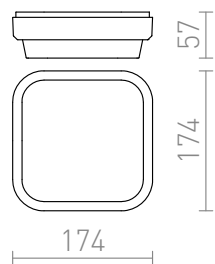

TARIS SQ 17

LED 8W 550 lm Ra 80

Wall or ceiling light with integrated LED and rounded corners.

RP EUR incl. VAT

R12525

TARIS SQ 17 surface mounted black plastic
230V LED 8W IP54 3000K

28,00

IP54

3D model

manual