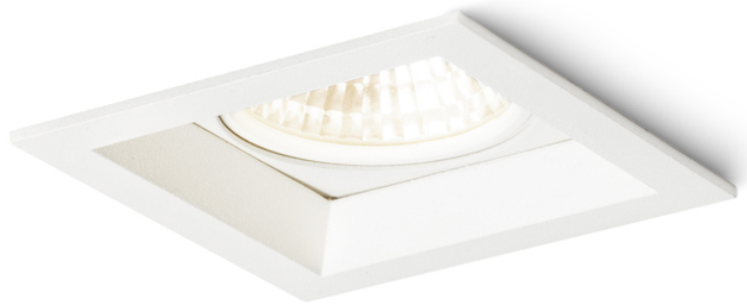

TECH I

LED 5,4W 340 lm Ra 80

Recessed fixed spotlight with integrated LED and a clear glass cover.

RP EUR incl. VAT

R10404

TECH I fixed white 230V LED 5.4W 40°
3000K

38,00

3D model