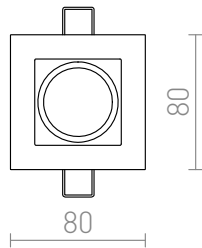

TECH I

LED 5,4W 340 lm Ra 80

Recessed fixed spotlight with integrated LED and a clear glass cover.

RP EUR incl. VAT

R10404

TECH I fixed white 230V LED 5.4W 40°
3000K

38,00

3D model

manual

40°

7,2/7

0,27

0,27

.ies data