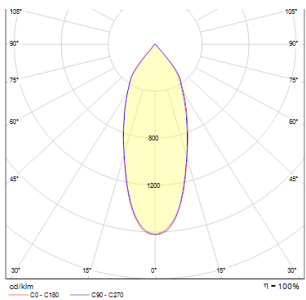

TECH I

LED 5,4W 340 lm Ra 80

Recessed fixed spotlight with integrated LED and a clear glass cover.

RP EUR incl. VAT

R10404

TECH I fixed white 230V LED 5.4W 40°
3000K

38,00

3D model

manual

40°

7,2/7

0,27

0,27

.ies data