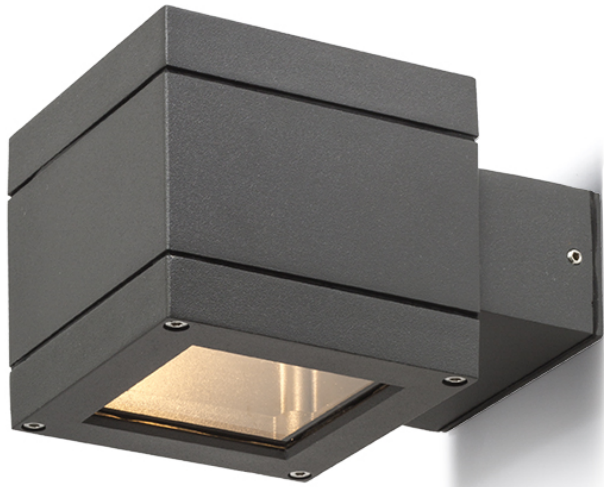

TELO

Outdoor UP/DOWN wall light with clear glass covers.

RP EUR incl. VAT

R10554

TELO wall anthracite grey 230V G9 40W IP44

58,00

IP44

3D model