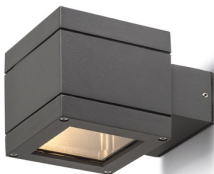

TELO

Outdoor UP/DOWN wall light with clear glass covers.

RP EUR incl. VAT

R10554

TELO wall anthracite grey 230V G9 40W IP44

58,00

IP44

3D model