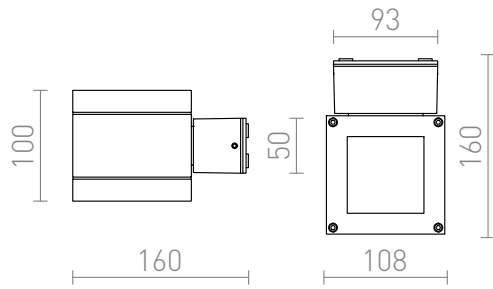

TELO

Outdoor UP/DOWN wall light with clear glass covers.

RP EUR incl. VAT

R10554

TELO wall anthracite grey 230V G9 40W IP44

58,00

IP44

3D model