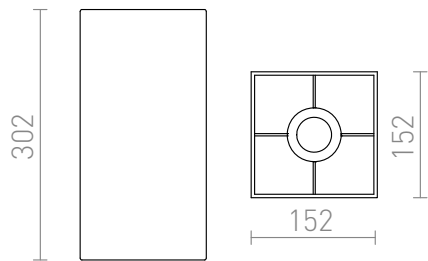

3D model

manual