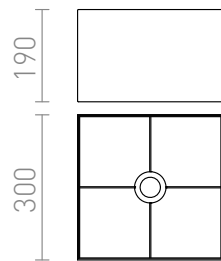

R11489	TEMPO 30/19 shade Polycotton black/copper foil max. 23W	120,00
R11543	TEMPO 30/19 shade Chintz olive/silverfoil max. 23W	120,00
R11552	TEMPO 30/19 shade Chintz mint/silverfoil max. 23W	120,00
R11476	TEMPO 30/19 shade Polycotton black/golden foil max. 23W	98,00
R11506	TEMPO 30/19 shade Polycotton white/white PVC max. 23W	68,00
R11524	TEMPO 30/19 shade Chintz orange/white PVC max. 23W	68,00