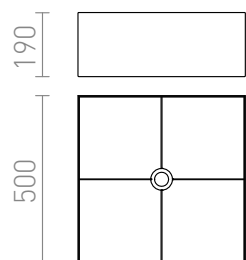

R11488	TEMPO 50/19 shade Polycotton black/copper foil max. 23W	150,00
R11542	TEMPO 50/19 shade Chintz olive/silverfoil max. 23W	150,00
R11551	TEMPO 50/19 shade Chintz mint/silverfoil max. 23W	150,00
R11475	TEMPO 50/19 shade Polycotton black/golden foil max. 23W	129,00
R11505	TEMPO 50/19 shade Polycotton white/white PVC max. 23W	88,00
R11513	TEMPO 50/19 shade Chintz apricot/white PVC max. 23W	78,00