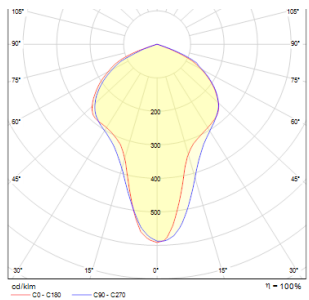

TERRA

LED 20W 1450 lm Ra 80

Recessed outdoor light with powerful integrated LED, for ground installation. Supplied with a 1 m power cord.

RP EUR incl. VAT

R10532

TERRA recessed stainless steel 230V LED
20W 120° IP65 3000K

178,00

IP65

3D model

manual

.ies data