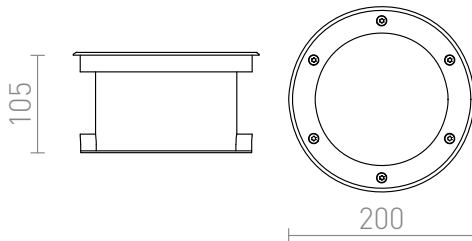

TERRA

LED 20W 1450 lm Ra 80

Recessed outdoor light with powerful integrated LED, for ground installation. Supplied with a 1 m power cord.

RP EUR incl. VAT

R10532

TERRA recessed stainless steel 230V LED
20W 120° IP65 3000K

178,00

IP65

 3D model

 manual

 .ies data