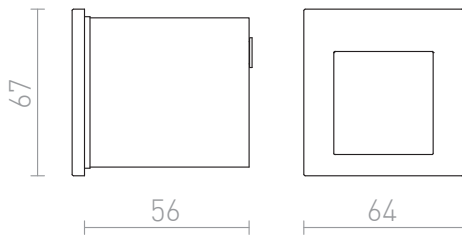

LED 3W 80 lm Ra 80

Square recessed wall light suitable for both indoor and outdoor use. Install only as downward illumination. Available in three different colors. Installation box included.

RP EUR incl. VAT

R12013	TESS SQ recessed white 230V LED 3W IP54 3000K	48,00
R12014	TESS SQ recessed silver grey 230V LED 3W IP54 3000K	48,00
R12015	TESS SQ recessed anthracite grey 230V LED 3W IP54 3000K	48,00

IP54