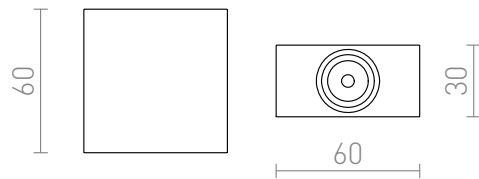

TICO I

LED 3W 190 lm Ra 80

Surface-mounted unidirectional wall light of solid aluminum.

RP EUR incl. VAT

R10178

TICO I wall aluminum 230V LED 3W 3000K

68,00

3D model