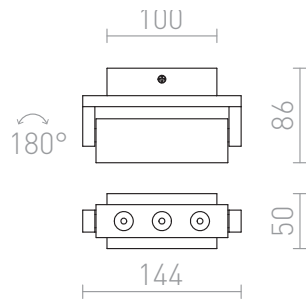

TICO III

LED 3x1W 240 lm Ra 80

Solid aluminum spotlight with integrated LED and tilt-function on a rectangular base.

RP EUR incl. VAT

R10177

TICO III directional aluminum 230V/350mA
LED 3x1W 3000K

48,00

 3D model