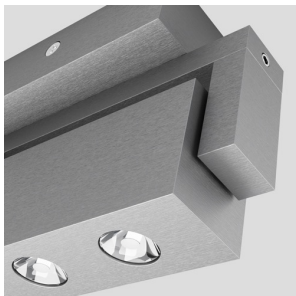

TICO III

LED 3x1W 240 lm Ra 80

Solid aluminum spotlight with integrated LED and tilt-function on a rectangular base.

RP EUR incl. VAT

R10177

TICO III directional aluminum 230V/350mA
LED 3x1W 3000K

48,00

 3D model