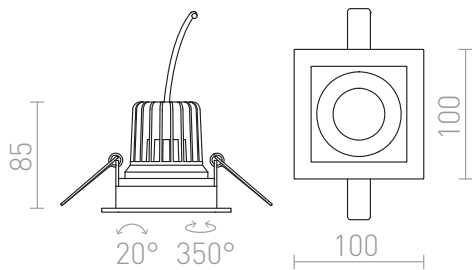

TIM

LED 10W 750 lm Ra 80

Recessed light with tilt-function and integrated LED. Driver included.

RP EUR incl. VAT

R12009

TIM recessed white 230V LED 10W 3000K

78,00

3D model