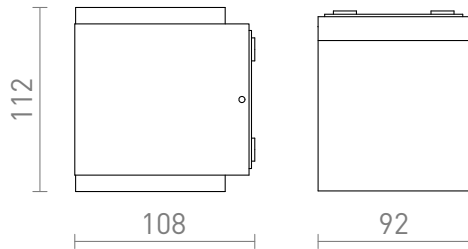

NEW

TIRAS

LED 2x6W 371 lm Ra 80

Outdoor LED wall light of lacquered die-cast aluminum, with a frosted diffuser for UP/DOWN illumination.

RP EUR incl. VAT

R13569

TIRAS II wall anthracite grey frosted acrylic
230V LED 2x6W IP54 3000K

68,00

IP54

3D model

manual