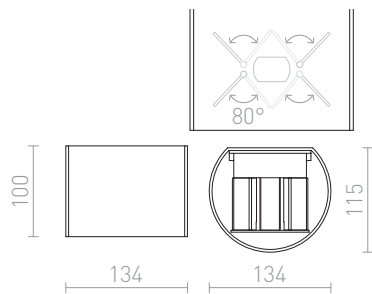

TITO R

LED 6W 500 lm Ra 80

Wall lamp with integrated LED for UP/DOWN illumination that has two metal blades to adjust the light beam.

RP EUR incl. VAT

R12603	TITO R wall white 230V LED 6W IP54 3000K	68,00
R12604	TITO R wall brushed aluminum 230V LED 6W IP54 3000K	68,00
R12605	TITO R wall black 230V LED 6W IP54 3000K	68,00

IP54

 3D model

 manual