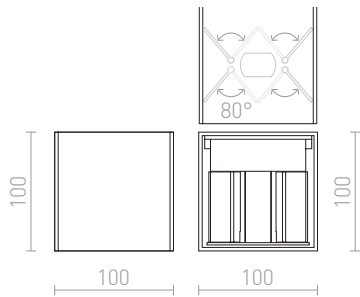

TITO SQ

LED 6W 500 lm Ra 80

Wall lamp with integrated LED for UP/DOWN illumination that has two metal blades to adjust the light beam.

RP EUR incl. VAT

R12600	TITO SQ wall white 230V LED 6W IP54 3000K	68,00
R12601	TITO SQ wall brushed aluminum 230V LED 6W IP54 3000K	68,00
R12602	TITO SQ wall black 230V LED 6W IP54 3000K	68,00

IP54

 3D model

 manual