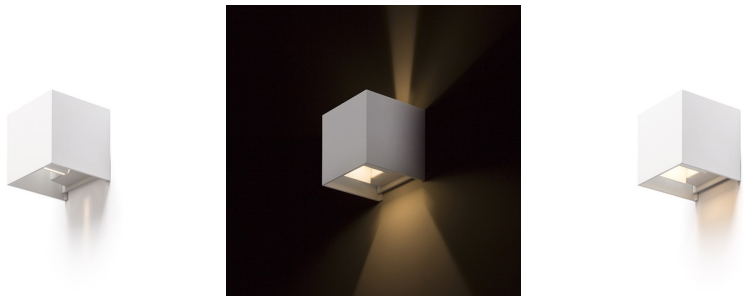

TITO SQ

LED 6W 500 lm Ra 80

Wall lamp with integrated LED for UP/DOWN illumination that has two metal blades to adjust the light beam.

RP EUR incl. VAT

R12600	TITO SQ wall white 230V LED 6W IP54 3000K	68,00
R12601	TITO SQ wall brushed aluminum 230V LED 6W IP54 3000K	68,00
R12602	TITO SQ wall black 230V LED 6W IP54 3000K	68,00

IP54

3D model

manual