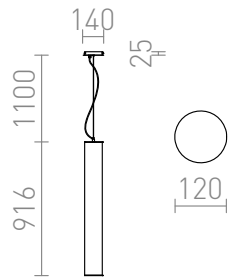

TOMBA

Pendent light of glass with chrome-plated details for three linear fluorescent tubes.

RP EUR incl. VAT

R10501

TOMBA pendent opal-colored glass/chrome
230V G5 3x21W

238,00

3D model

manual