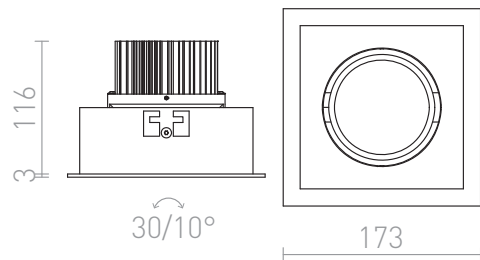

# TOMBOY

**LED 25W 1920 lm Ra 80**

Reflector with tilt-function and a powerful integrated LED. Only for drywall installation.

RP EUR incl. VAT

**R12662**

TOMBOY white/black 230V LED 25W 38°  
3000K

**98,00**

3D model

manual