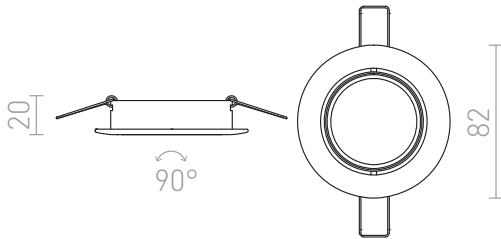

TOPIC R

Circular tiltable luminaire in metallic finish with glossy chrome finish, matte nickel and white lacquer finish.

RP EUR incl. VAT

R11731	TOPIC R directional matt nickel 230V GU10 50W	7,80
R11742	TOPIC R directional chrome 230V GU10 50W	5,80
R11743	TOPIC R directional matt white 230V GU10 50W	9,80

3D model

PDF manual

G11841