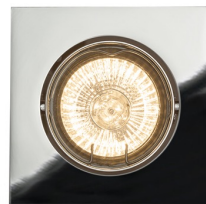

TOPIC SQ

Square metal fender in metallic finish with glossy chrome finish, matte nickel and white lacquer finish.

RP EUR incl. VAT

R11732	TOPIC SQ directional matt nickel 230V GU10 50W	8,00
R11744	TOPIC SQ directional chrome 230V GU10 50W	6,25
R11745	TOPIC SQ directional matt white 230V GU10 50W	7,35