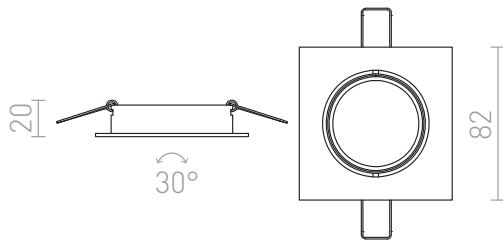

TOPIC SQ

Square metal fender in metallic finish with glossy chrome finish, matte nickel and white lacquer finish.

RP EUR incl. VAT

R11732	TOPIC SQ directional matt nickel 230V GU10 50W	8,00
R11744	TOPIC SQ directional chrome 230V GU10 50W	6,25
R11745	TOPIC SQ directional matt white 230V GU10 50W	7,35

3D model

manual

G11841