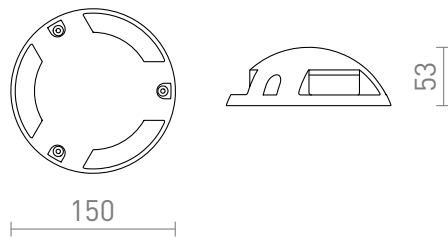

LED 3x1W 210 lm Ra 80

LED ground light with three slits, that can be installed directly on tiles without need for recessing.

RP EUR incl. VAT

R13618

TOPTOP S III anthracite grey 230V LED 3x1W
IP67 3000K

68,00

IP67