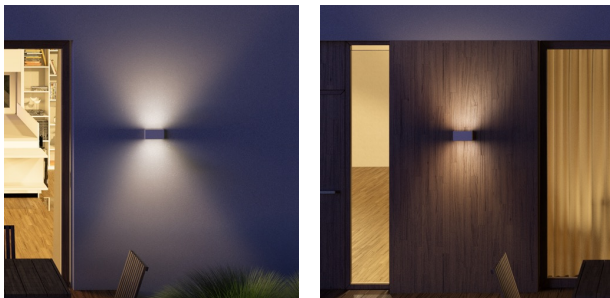

LED 2x5W 550 lm Ra 80

Rectangular wall light with integrated LED for UP/DOWN illumination.

RP EUR incl. VAT

R12573	TORINO wall white 230V LED 2x5W IP54 3000K	120,00
R12574	TORINO wall black 230V LED 2x5W IP54 3000K	120,00

IP54