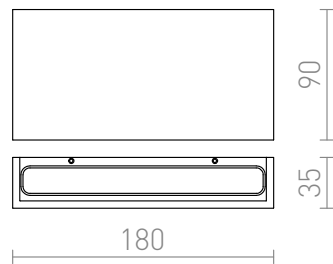

# TORINO

LED 2x5W 550 lm Ra 80

Rectangular wall light with integrated LED for UP/DOWN illumination.

RP EUR incl. VAT

|               |  |               |
|---------------|--|---------------|
| <b>R12573</b> | TORINO wall white 230V LED 2x5W IP54 3000K | <b>120,00</b> |
| <b>R12574</b> | TORINO wall black 230V LED 2x5W IP54 3000K | <b>120,00</b> |

IP54

3D model

manual