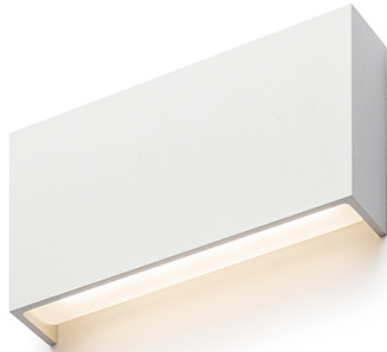

# TORINO

LED 2x5W 550 lm Ra 80

Rectangular wall light with integrated LED for UP/DOWN illumination.

RP EUR incl. VAT

|               |  |               |
|---------------|--|---------------|
| <b>R12573</b> | TORINO wall white 230V LED 2x5W IP54 3000K | <b>120,00</b> |
| <b>R12574</b> | TORINO wall black 230V LED 2x5W IP54 3000K | <b>120,00</b> |