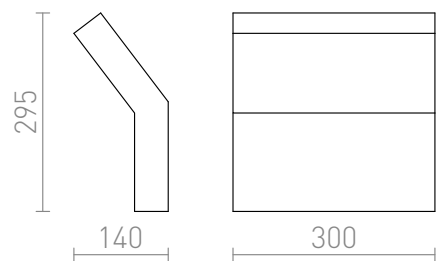

TORO

Wall light of plaster which can be colored with interior paint.

RP EUR incl. VAT

R10449

TORO wall plaster 230V G9 2x40W

78,00

3D model

manual