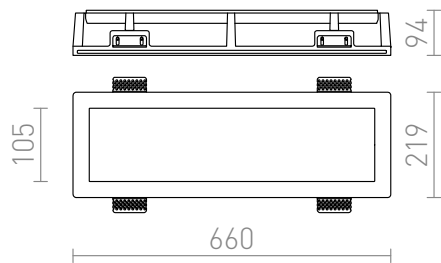

3D model

PDF manual

T5