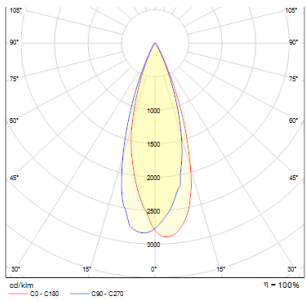

TRAX

LED 15W 1460 lm Ra 80

Minimalistic spotlight with integrated LED for 3-circuit tracks. The inside and outside of the light are with contrasting colors.

RP EUR incl. VAT

R11693	TRAX for 3-circuit tracks black/gold 230V/400mA LED 15W 38° 3000K	129,00
R11694	TRAX for 3-circuit tracks white/gold 230V/400mA LED 15W 38° 3000K	129,00
R11695	TRAX for 3-circuit tracks silver grey/white 230V/400mA LED 15W 38° 3000K	129,00