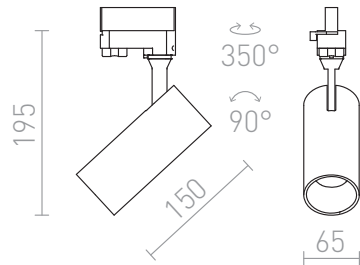

TRAX

LED 15W 1460 lm Ra 80

Minimalistic spotlight with integrated LED for 3-circuit tracks. The inside and outside of the light are with contrasting colors.

RP EUR incl. VAT

R11693	TRAX for 3-circuit tracks black/gold 230V/400mA LED 15W 38° 3000K	129,00
R11694	TRAX for 3-circuit tracks white/gold 230V/400mA LED 15W 38° 3000K	129,00
R11695	TRAX for 3-circuit tracks silver grey/white 230V/400mA LED 15W 38° 3000K	129,00