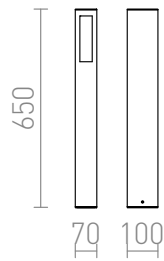

TREEZA 65

Outdoor bollard for E27 energy efficient light sources. The front cover is of satin glass.

RP EUR incl. VAT

R10441

TREEZA 65 bollard anthracite grey 230V E27
26W IP54

120,00

IP54

 3D model