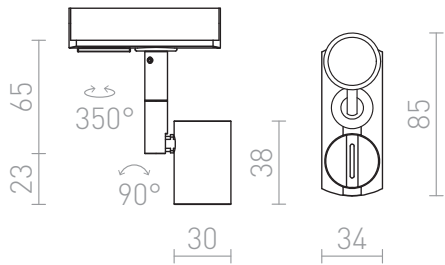

TRICA FOR 1-CIRCUIT TRACK

Light for 1-circuit tracks with a GU10 socket. Suitable for both 111mm and 51mm diameter light sources. Product dimensions are given without a light source.

RP EUR incl. VAT

R12978	TRICA for 1-circuit tracks black 230V GU10 50W	28,00
R12977	TRICA for 1-circuit tracks white 230V GU10 50W	28,00

 3D model

 manual

G12723