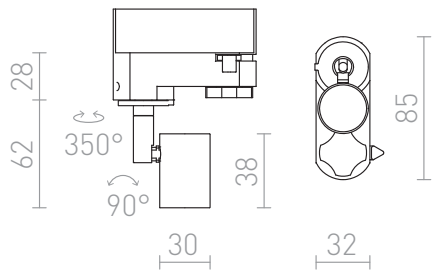

# TRICA

Spotlight with GU10 socket for 3-circuit tracks. Both 111mm and 51mm diameter light sources can be used. All measurements are specified without light source.

RP EUR incl. VAT

<b>R12006</b>	TRICA for 3-circuit tracks black 230V GU10 50W	<b>32,00</b>
<b>R12007</b>	TRICA for 3-circuit tracks white 230V GU10 50W	<b>32,00</b>

 3D model

 manual

G12723