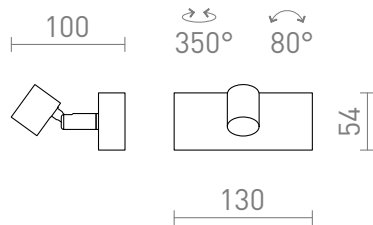

TRICA I

Minimalistic metal spotlight for wall or ceiling installation, suitable for decorative GU10 light sources.

RP EUR incl. VAT

R13371	TRICA I wall white 230V GU10 25W	24,00
R13372	TRICA I wall black 230V GU10 25W	24,00

3D model

manual

G11841