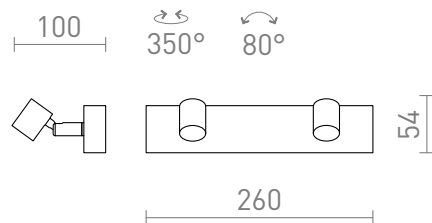

TRICA II

Minimalistic metal spotlight for wall or ceiling installation, suitable for decorative GU10 light sources.

RP EUR incl. VAT

R13373	TRICA II wall white 230V GU10 2x25W	48,00
R13374	TRICA II wall black 230V GU10 2x25W	48,00

 3D model

 manual

G11841