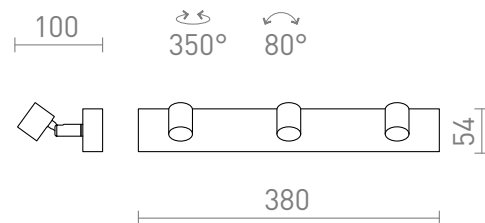

TRICA III

Minimalistic metal spotlight for wall or ceiling installation, suitable for decorative GU10 light sources.

RP EUR incl. VAT

R13375	TRICA III wall white 230V GU10 3x25W	68,00
R13376	TRICA III wall black 230V GU10 3x25W	68,00

 3D model

 manual

G11841