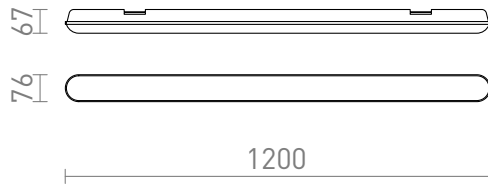

Linear factory LED light for ceiling installation or suspension with suspension kit G13672. High light output and with IP65 protection. Supplied without the suspension kit and power cable. Multiple lights can be linked in a series.

RP EUR incl. VAT

G13670

TRIDENT PRO 120 body grey matte acrylic
230V LED 40W IP65 4000K

48,00

IP65