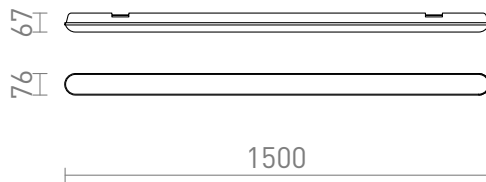

NEW

TRIDENT PRO 150

LED 60W 7800 lm Ra 80

Linear factory LED light for ceiling installation or suspension with suspension kit G13672. High light output and with IP65 protection. Supplied without the suspension kit and power cable. Multiple lights can be linked in a series.

RP EUR incl. VAT

G13671

TRIDENT PRO 150 body grey matte acrylic
230V LED 60W IP65 4000K

68,00

IP65

3D model

manual