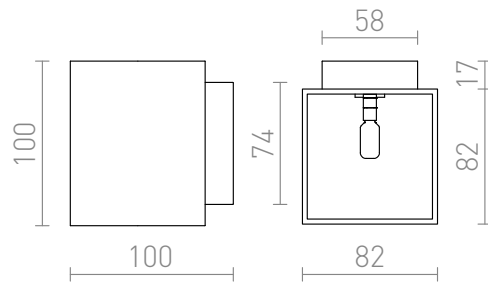

TRIP

Angular metal wall light with UP/DOWN illumination and G9 socket.

RP EUR incl. VAT

R12741	TRIP SQ wall matt white 230V G9 33W	32,00
R12742	TRIP SQ wall matt black/gold 230V G9 33W	35,00

 3D model

 manual