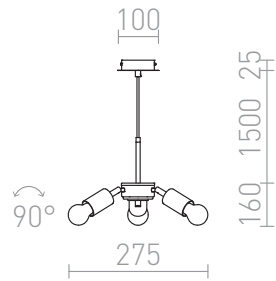

3D model

manual

G13026