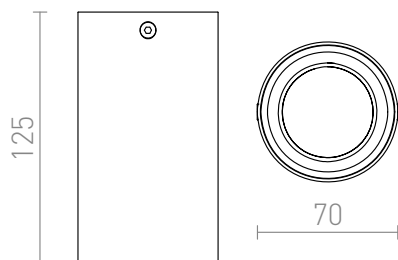

TUBA CEILING

Cylindrical ceiling light for fixed GU10 light sources.

RP EUR incl. VAT

R12745

TUBA ceiling matt white/gold 230V GU10
35W

48,00

3D model

manual