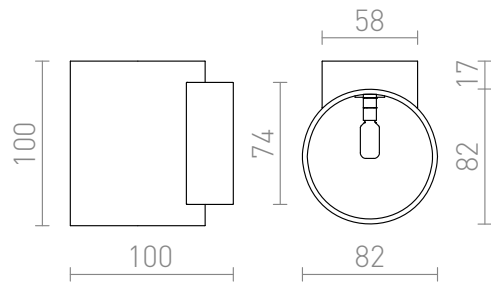

# TUBA W

Cylindrical metal wall light with G9 socket, for UP/DOWN illumination.

RP EUR incl. VAT

<b>R12739</b>	TUBA W wall matt white 230V G9 33W	<b>32,00</b>
<b>R12740</b>	TUBA W wall matt black/gold 230V G9 33W	<b>35,00</b>

 3D model

 manual

G13036