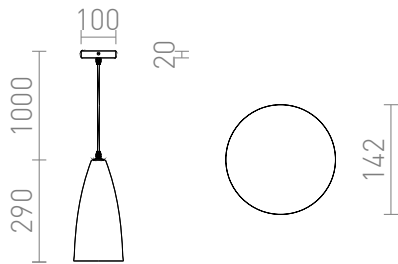

TUTTI

Pendent lamp with a conical shade for downwards illumination, with an E27 socket.

RP EUR incl. VAT

R13289

TUTTI pendent orange ceramic 230V E27
15W

48,00

 3D model

 manual