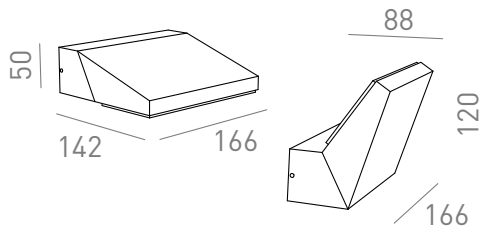

NEW

IP65

TWIST

LED 13W 980 lm Ra 80

Outdoor wall light of aluminium with a built in LED light source that can be rotated for UP or DOWN illumination.

RP EUR incl. VAT

R13615	TWIST wall white 230V LED 13W IP65 3000K	88,00
R13616	TWIST wall anthracite grey 230V LED 13W IP65 3000K	88,00

 3D model

 manual