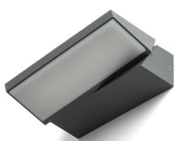

NEW

IP65

TWIST

LED 13W 980 lm Ra 80

Outdoor wall light of aluminium with a built in LED light source that can be rotated for UP or DOWN illumination.

RP EUR incl. VAT

R13615	TWIST wall white 230V LED 13W IP65 3000K	88,00
R13616	TWIST wall anthracite grey 230V LED 13W IP65 3000K	88,00