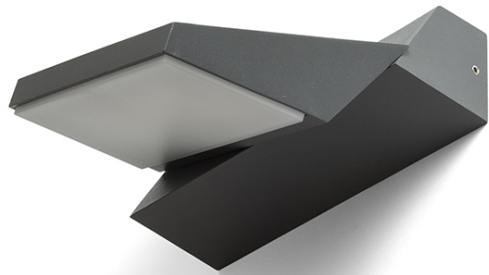

NEW

IP65

TWIST

LED 13W 980 lm Ra 80

Outdoor wall light of aluminium with a built in LED light source that can be rotated for UP or DOWN illumination.

RP EUR incl. VAT

R13615	TWIST wall white 230V LED 13W IP65 3000K	88,00
R13616	TWIST wall anthracite grey 230V LED 13W IP65 3000K	88,00