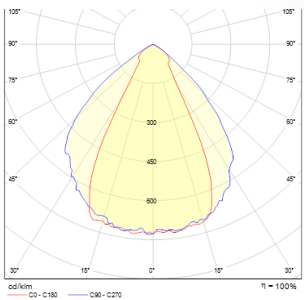

UKKO

LED 2x3W 180 lm Ra 80

Angular outdoor wall lamp with integrated LED for UP/DOWN illumination.

RP EUR incl. VAT

R12554	UKKO wall white 230V LED 2x3W 55° IP54 3000K	58,00
R12555	UKKO wall black 230V LED 2x3W 55° IP54 3000K	88,00

IP54

3D model

PDF manual

.ies data