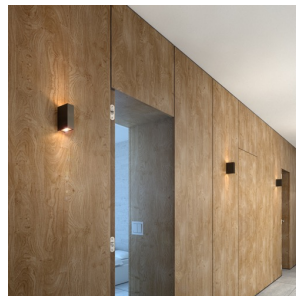

UKKO

LED 2x3W 180 lm Ra 80

Angular outdoor wall lamp with integrated LED for UP/DOWN illumination.

RP EUR incl. VAT

R12554	UKKO wall white 230V LED 2x3W 55° IP54 3000K	58,00
R12555	UKKO wall black 230V LED 2x3W 55° IP54 3000K	88,00

IP54

3D model

PDF manual

.ies data