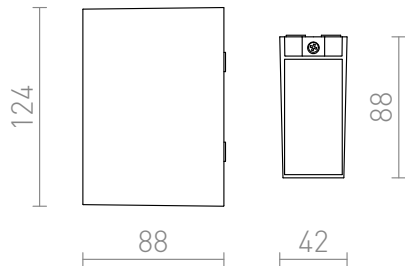

UKKO

LED 2x3W 180 lm Ra 80

Angular outdoor wall lamp with integrated LED for UP/DOWN illumination.

RP EUR incl. VAT

R12554	UKKO wall white 230V LED 2x3W 55° IP54 3000K	58,00
R12555	UKKO wall black 230V LED 2x3W 55° IP54 3000K	88,00

IP54

3D model

PDF manual

.ies data