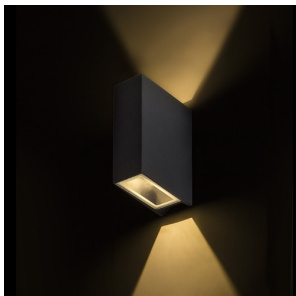

UKKO

LED 2x3W 180 lm Ra 80

Angular outdoor wall lamp with integrated LED for UP/DOWN illumination.

RP EUR incl. VAT

R12554	UKKO wall white 230V LED 2x3W 55° IP54 3000K	58,00
R12555	UKKO wall black 230V LED 2x3W 55° IP54 3000K	88,00

IP54

3D model

PDF manual

.ies data