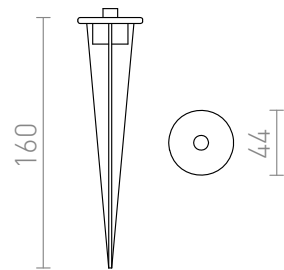

UNIVERSAL SPIKE

Universal spike for outdoor lights that can be fastened using a M10*1 thread and by screw and bracket.

RP EUR incl. VAT

R11755

UNIVERSAL SPIKE ground black

6,00

 3D model

 manual