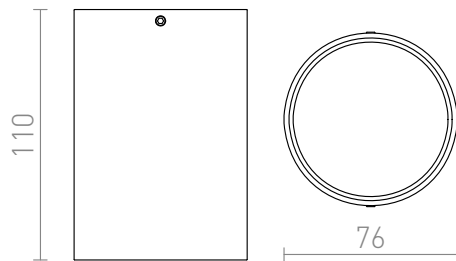

VADE R

Ceiling light for fixed GU10 light sources.

RP EUR incl. VAT

R12669

VADE R white/black 230V GU10 35W

35,00

3D model

manual