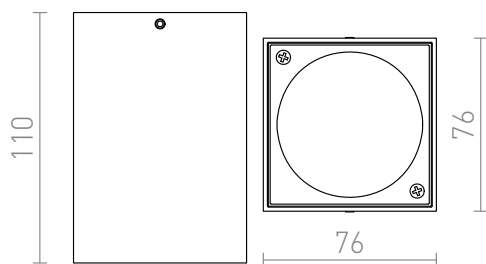

VADE SQ

Ceiling light for fixed GU10 light sources.

RP EUR incl. VAT

R12671

VADE SQ white/black 230V GU10 35W

35,00

3D model

manual