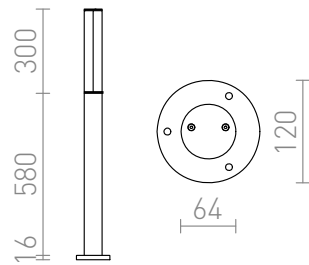

VADIS 900

LED 8W 520 lm Ra 80

Outdoor bollard of lacquered aluminum with integrated LED and a shade of frosted acrylic.

RP EUR incl. VAT

R10548

VADIS 90 bollard anthracite grey 230V LED
8W IP54 3000K

178,00

IP54

3D model

manual

.ies data